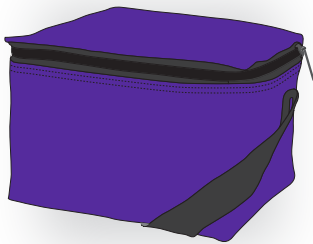

Your Ref:	Quantity:	Product Code: QB0011
Our Ref:	Version: 1	Product Colour: PURPLE

**PRINTING CONCERNS:**

We stock this item in the following colours

**PANTONE REFERENCE(S)**
 Full colour transfer

ARTWORK SCALE 50%

TOP OF THE BAG

FRONT OF THE BAG

Product Image for visualisation  
- colours may vary

The dashed line is to demonstrate print area and will not appear on your printed item

**PLEASE NOTE:**

- All colours including print and product are for visual purposes only and should not be regarded as the actual colour of the product and print.
- Some products may vary from batch to batch and may differ from previous orders.
- The colour and texture of a product can also have an effect on the final print colour.
- By approving this order we accept that you understand these terms.