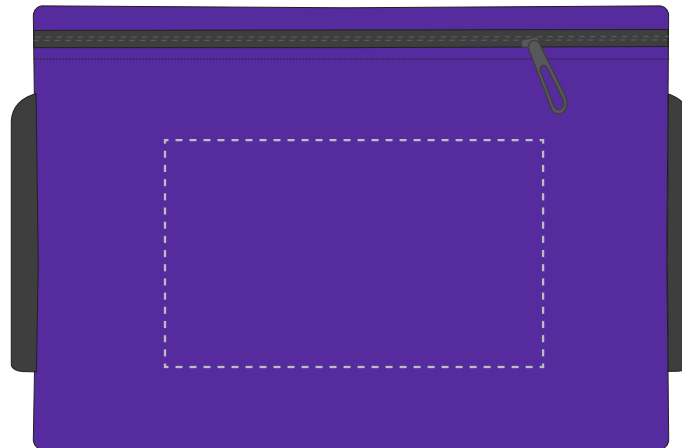

Your Ref:	Quantity:	Product Code: QB0011
Our Ref:	Version: 1	Product Colour: PURPLE

**PRINTING CONCERNS:**

We stock this item in the following colours

**PANTONE REFERENCE(S)**
 Full colour transfer

ARTWORK SCALE 50%

TOP OF THE BAG

FRONT OF THE BAG

Product Image for visualisation  
- colours may vary

The dashed line is to demonstrate print area and will not appear on your printed item

**PLEASE NOTE:**

- All colours including print and product are for visual purposes only and should not be regarded as the actual colour of the product and print.
- Some products may vary from batch to batch and may differ from previous orders.
- The colour and texture of a product can also have an effect on the final print colour.
- By approving this order we accept that you understand these terms.

To proceed, please approve visual via the online system.

ARTWORK SCALE 100%  
Max print area: 100mm x 60mm  
TOP OF THE BAG

ARTWORK SCALE 100%  
Max print area: 100mm x 60mm  
FRONT OF THE BAG